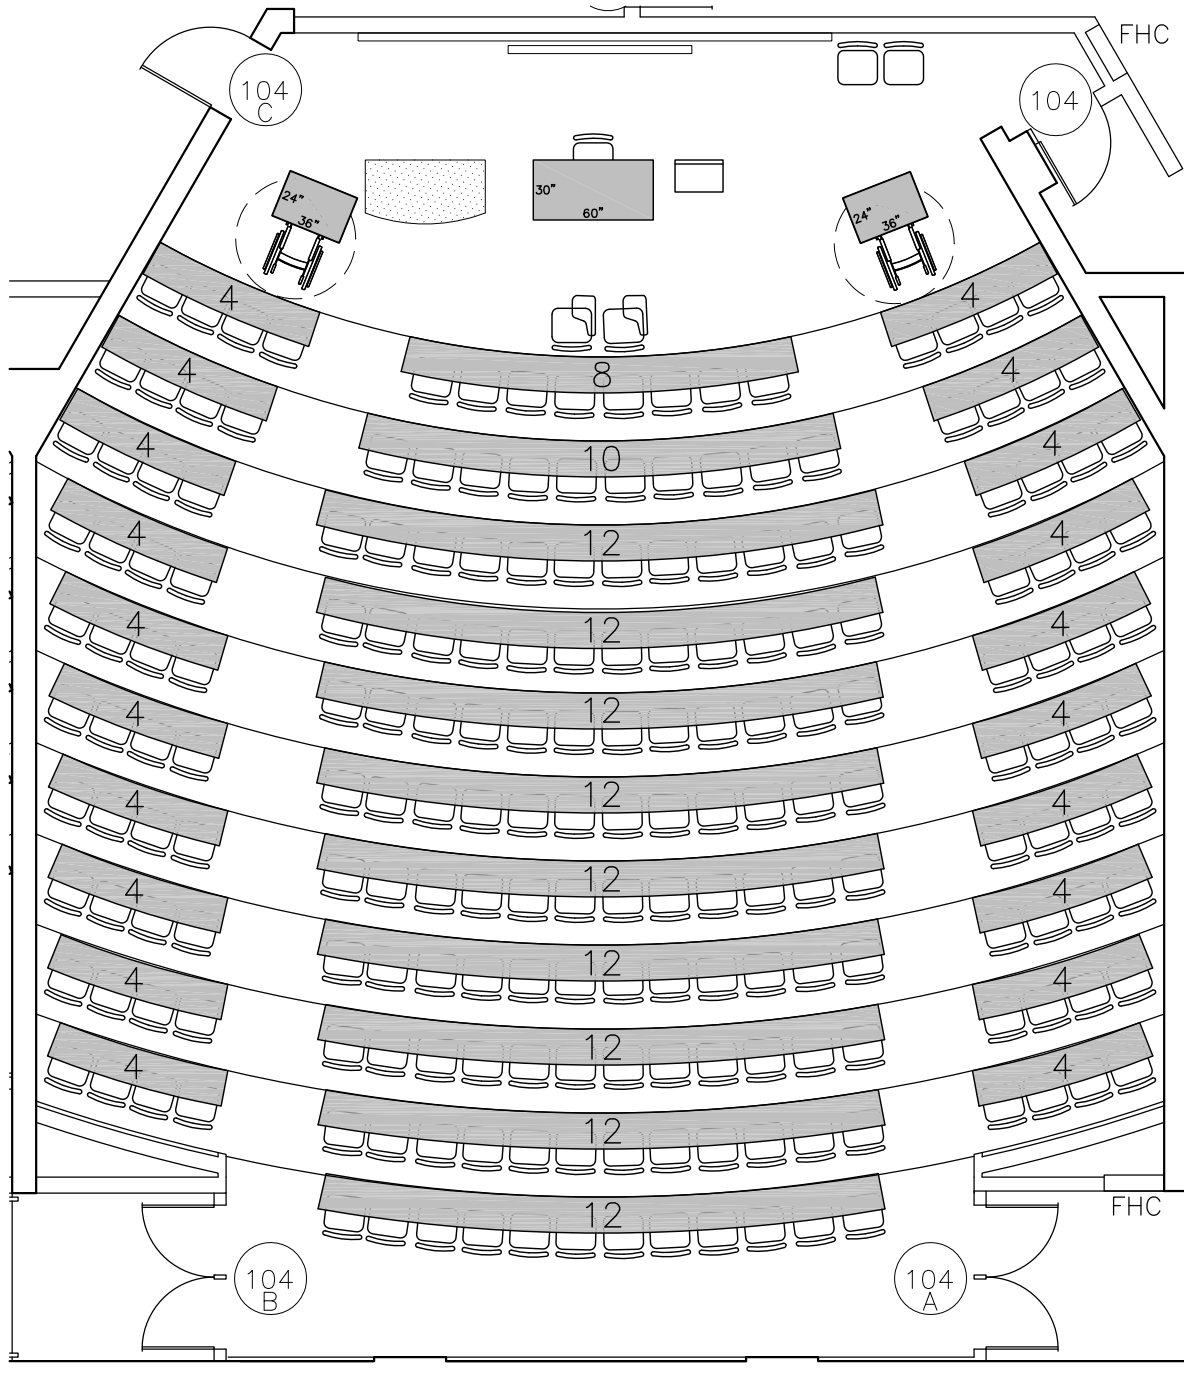

CURTIS LECTURE HALLS D104 - LECTURE HALL D

Lecture Hall

STUDENT SEATING CAPACITY: 210

Note: Drawing not to scale, diagrammatic representation of room.

CAMPUS SERVICES &
BUSINESS OPERATIONS
4700 KEELE ST.
TORONTO, ONTARIO, M3J 1P3

KEY PLAN

	MOVABLE	FIXED
CHAIR	208	—
TABLET CHAIR	2R	—
OFFICE CHAIR	—	—
TABLE	—	—
H.A TABLE	2 available (not h.adj.)	

Printed on: Oct 31, 2016