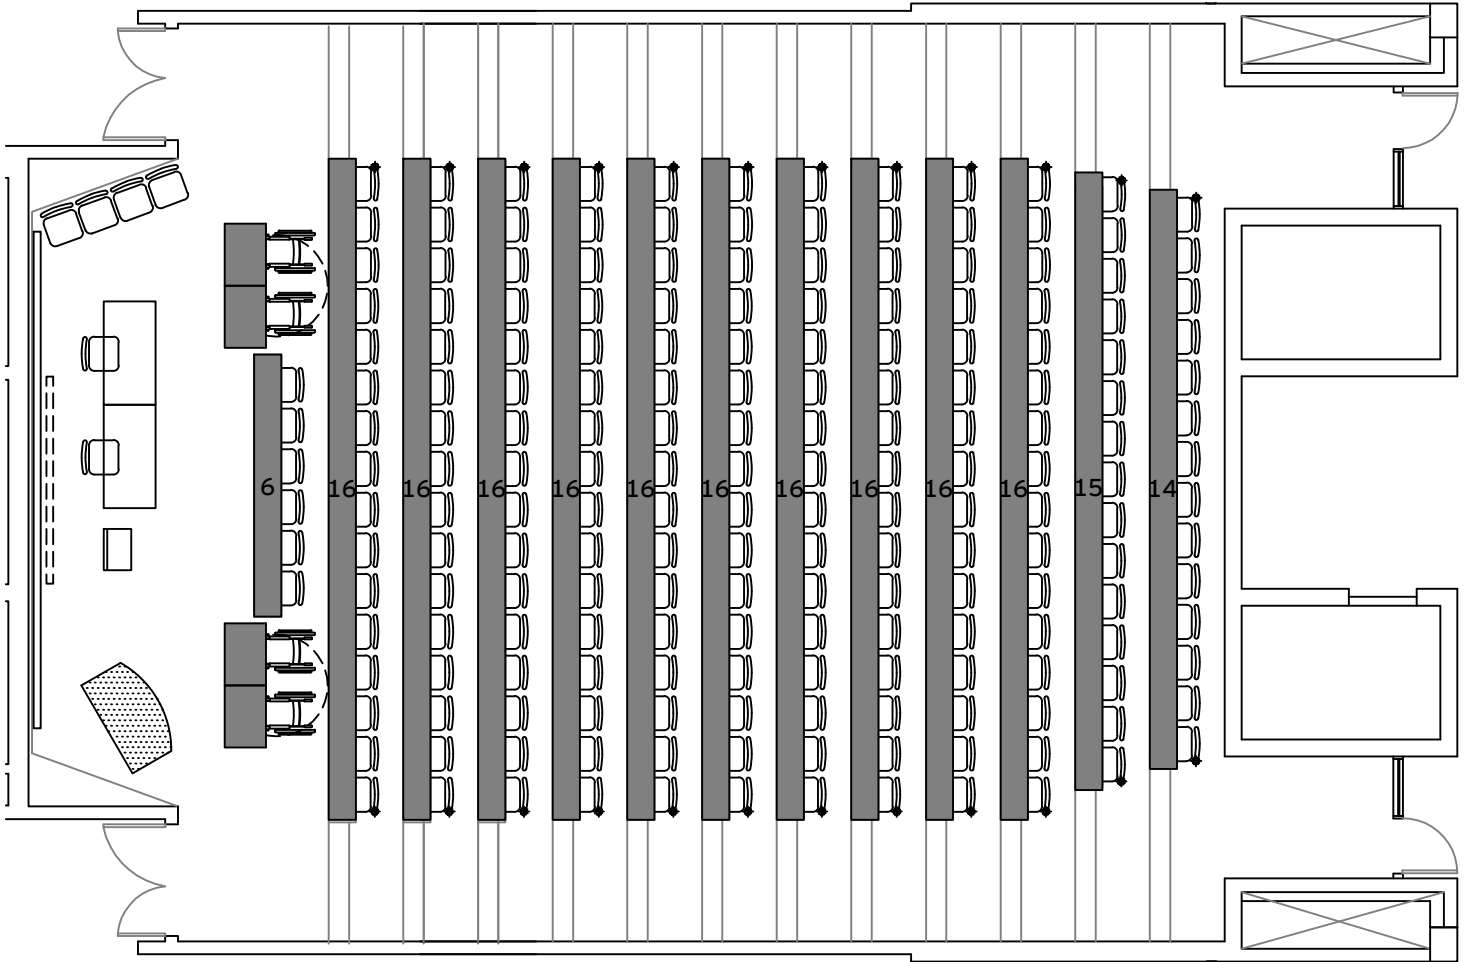

**CAMPUS SERVICES &
BUSINESS OPERATIONS**

4700 KEELE ST.
TORONTO, ONTARIO, M3J 1P3

NOTES:

Vari Hall

Lecture Hall

STUDENT SEATING CAPACITY: 199

Note: Drawing not to scale, diagrammatic representation of room.

2018

Vari Hall C

	MOVABLE	FIXED
CHAIR	171	24
TABLET CHAIR	-	-
OFFICE CHAIR	-	-
TABLE	-	X
BARRIER FREE	4	

Printed on: Sep 07, 2011